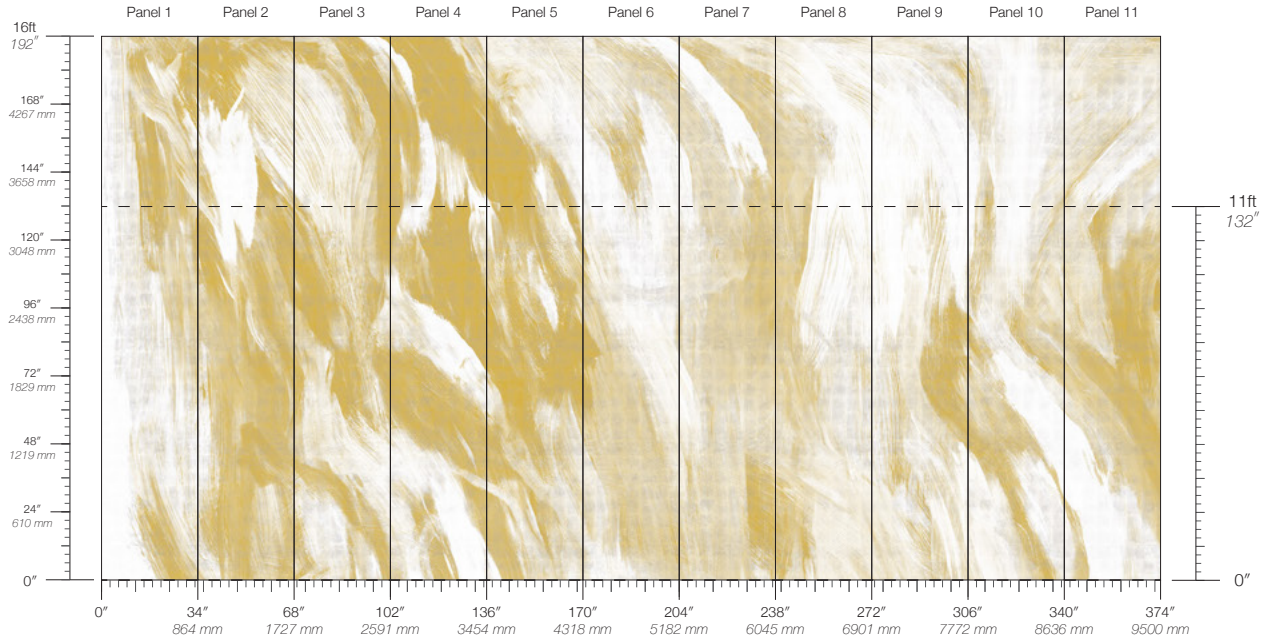

Symphony Vibrato

Suitable for residential and some commercial projects

COLOR
Vibrato

STOCK
Made to order

REPEAT
Non-repeating

CONTACT
sales@calicowallpaper.com
+1 718 243 1705
57 Lispenard Street
New York, NY 10013 USA

ITEM
5708

MINIMUM
1 panel

LEAD TIME
4 weeks to print

CONTENT
Dutch Metal Leaf

MAINTENANCE
Water-based cleanser

ORIGIN
USA

DISCLAIMER
Panel maps represent mural artwork only. Reference the physical sample for color and texture.

PANEL WIDTH
34" / 864 mm trimmed

FLAMMABILITY
ASTM E84 Adhered Class A

DETAILS
Custom options available

PANEL HEIGHT
132" / 3353 mm standard
192" / 4877 mm extended

ENVIRONMENTAL
Formaldehyde Free,
Heavy Metal Free

PRICE
Available upon request