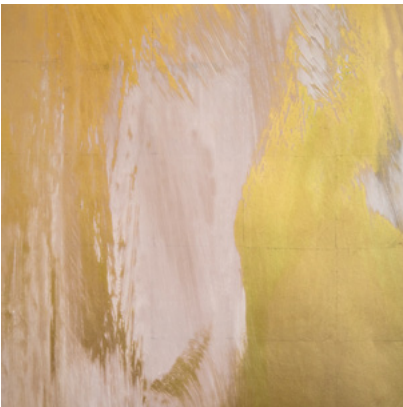

Calico

SYMPHONY

Tear Sheet

Symphony is a composition of color fields that suspends color and light in a harmonious balance.

ALTO

HYMN

MELODY

OCTAVE

PRELUDE

TEMPO

VERSE

VIBRATO

Symphony Vibrato

Suitable for residential and some commercial projects

COLOR
Vibrato

STOCK
Made to order

ORIGIN
USA

DISCLAIMER
Panel maps represent mural artwork only. Reference the physical sample for color and texture.

PANEL WIDTH
34" / 864 mm trimmed

FLAMMABILITY
ASTM E84 Adhered Class A

DETAILS
Custom options available