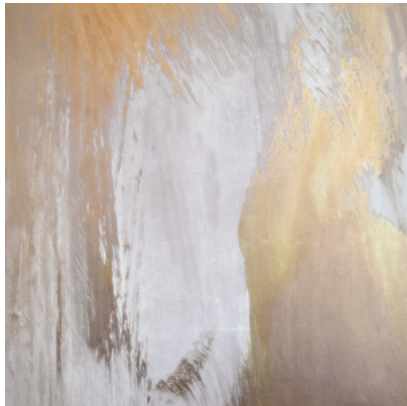

Calico

SYMPHONY

Tear Sheet

Symphony is a composition of color fields that suspends color and light in a harmonious balance.

ALTO

HYMN

MELODY

OCTAVE

PRELUDE

TEMPO

VERSE

VIBRATO

Symphony Vibrato

Suitable for residential and some commercial projects

COLOR
Vibrato

STOCK
Made to order