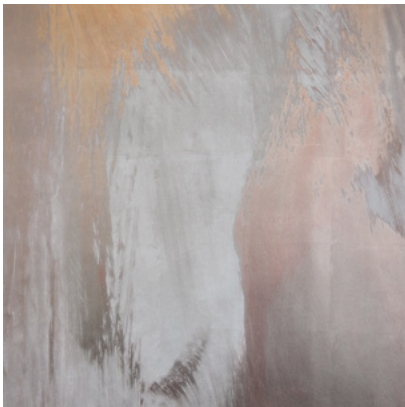

Calico

SYMPHONY

Tear Sheet

Symphony is a composition of color fields that suspends color and light in a harmonious balance.

ALTO

HYMN

MELODY

OCTAVE

PRELUDE

TEMPO

VERSE

VIBRATO

Symphony Vibrato

Suitable for residential and some commercial projects

COLOR
Vibrato

STOCK
Made to order