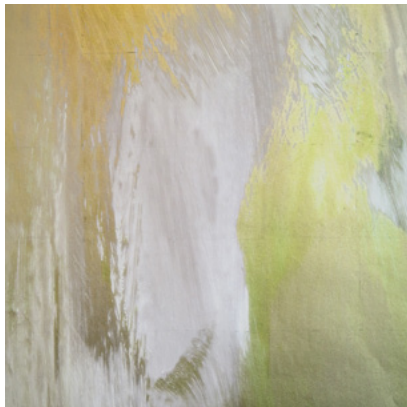

Calico

SYMPHONY

Tear Sheet

Symphony is a composition of color fields that suspends color and light in a harmonious balance.

ALTO

HYMN

MELODY

OCTAVE

PRELUDE

TEMPO

VERSE

VIBRATO

Symphony Vibrato

Suitable for residential and some commercial projects

COLOR
Vibrato

STOCK
Made to order